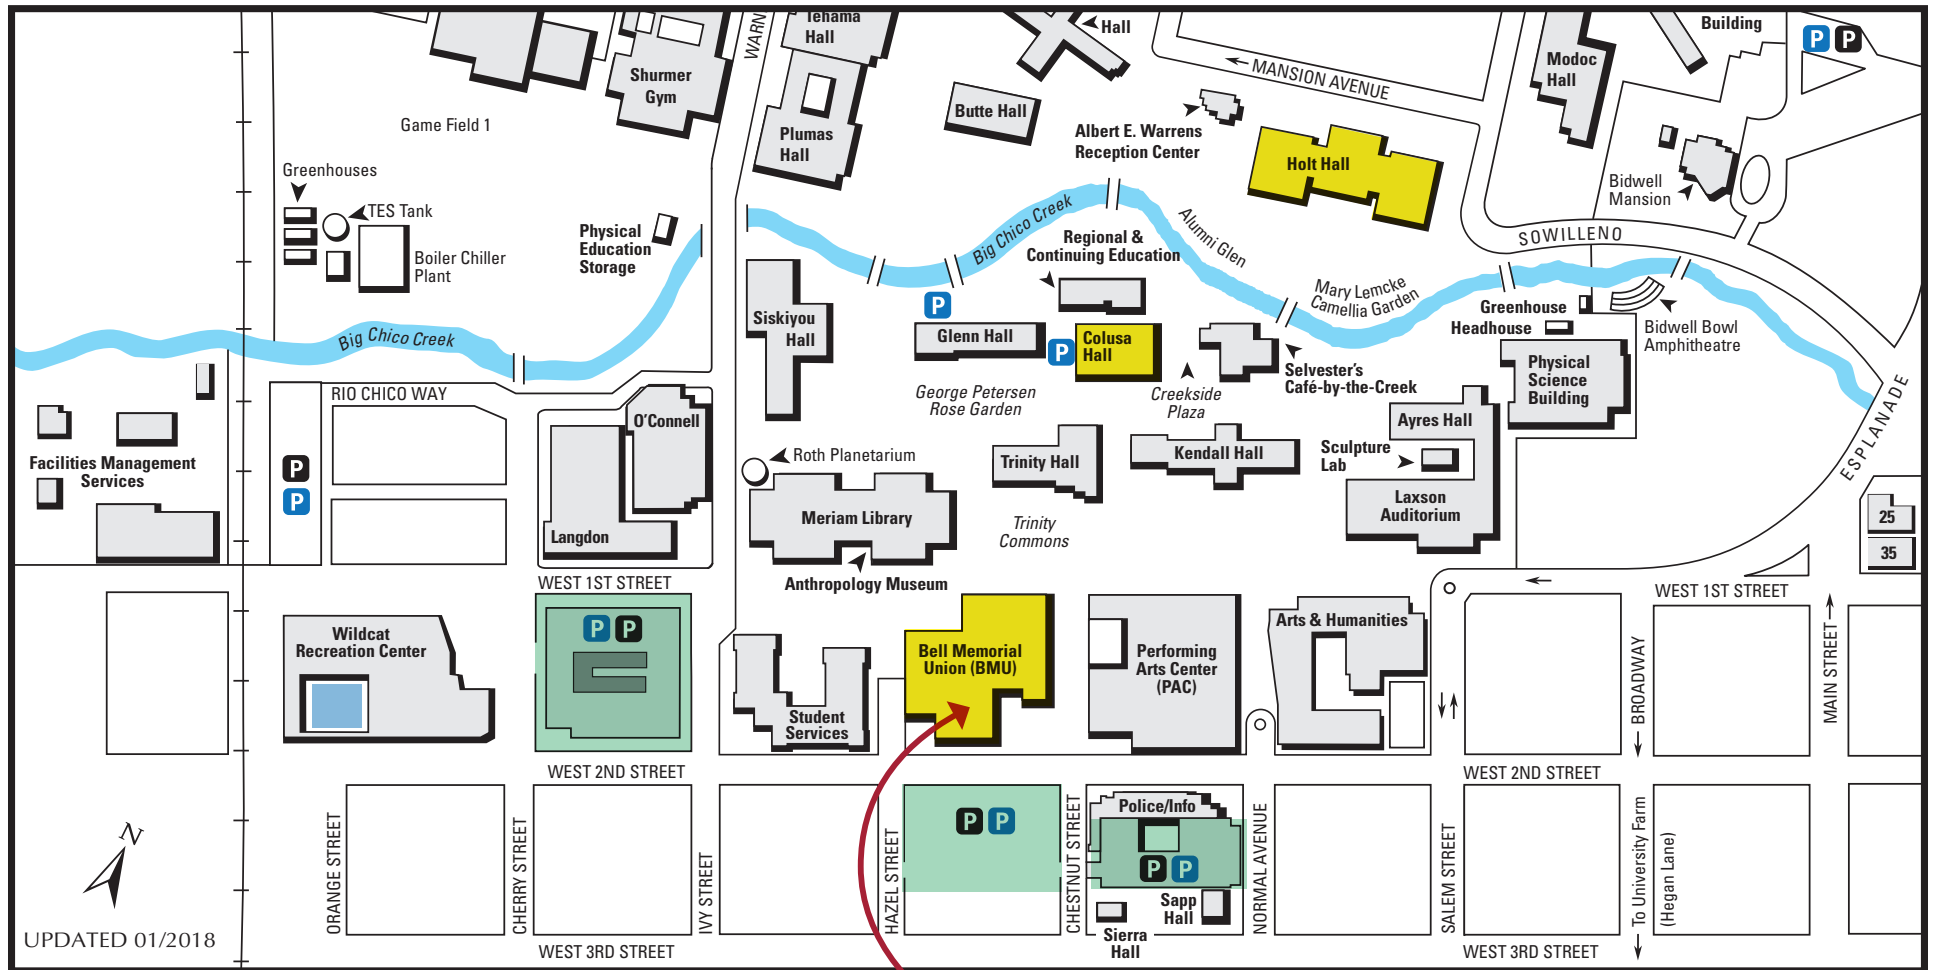

California State University, Chico Parking Information

Campus Parking Options:

Friday: Parking is available in either of the campus' multi-story garages in any open space marked G or FS with an hourly permit. Rates are \$1 per hour. Please carefully read instructions posted in the garages for instructions so that you will not be ticketed.

Saturday: Free parking is allowed in any campus garage or lot.

City Parking:

Free and metered street parking is available south of campus. Most metered spaces are 50 cents per hour on Fridays, and are free on Saturdays.

Conference Registration:

Join us at the Bell Memorial Union (BMU) for registration on the first morning of the conference. (see map above)

Accessible Parking:

The blue **P** symbols denote accessible parking areas. Both a CSUC parking permit and a DMV plate/placard are required to park in the **P** accessible parking areas.